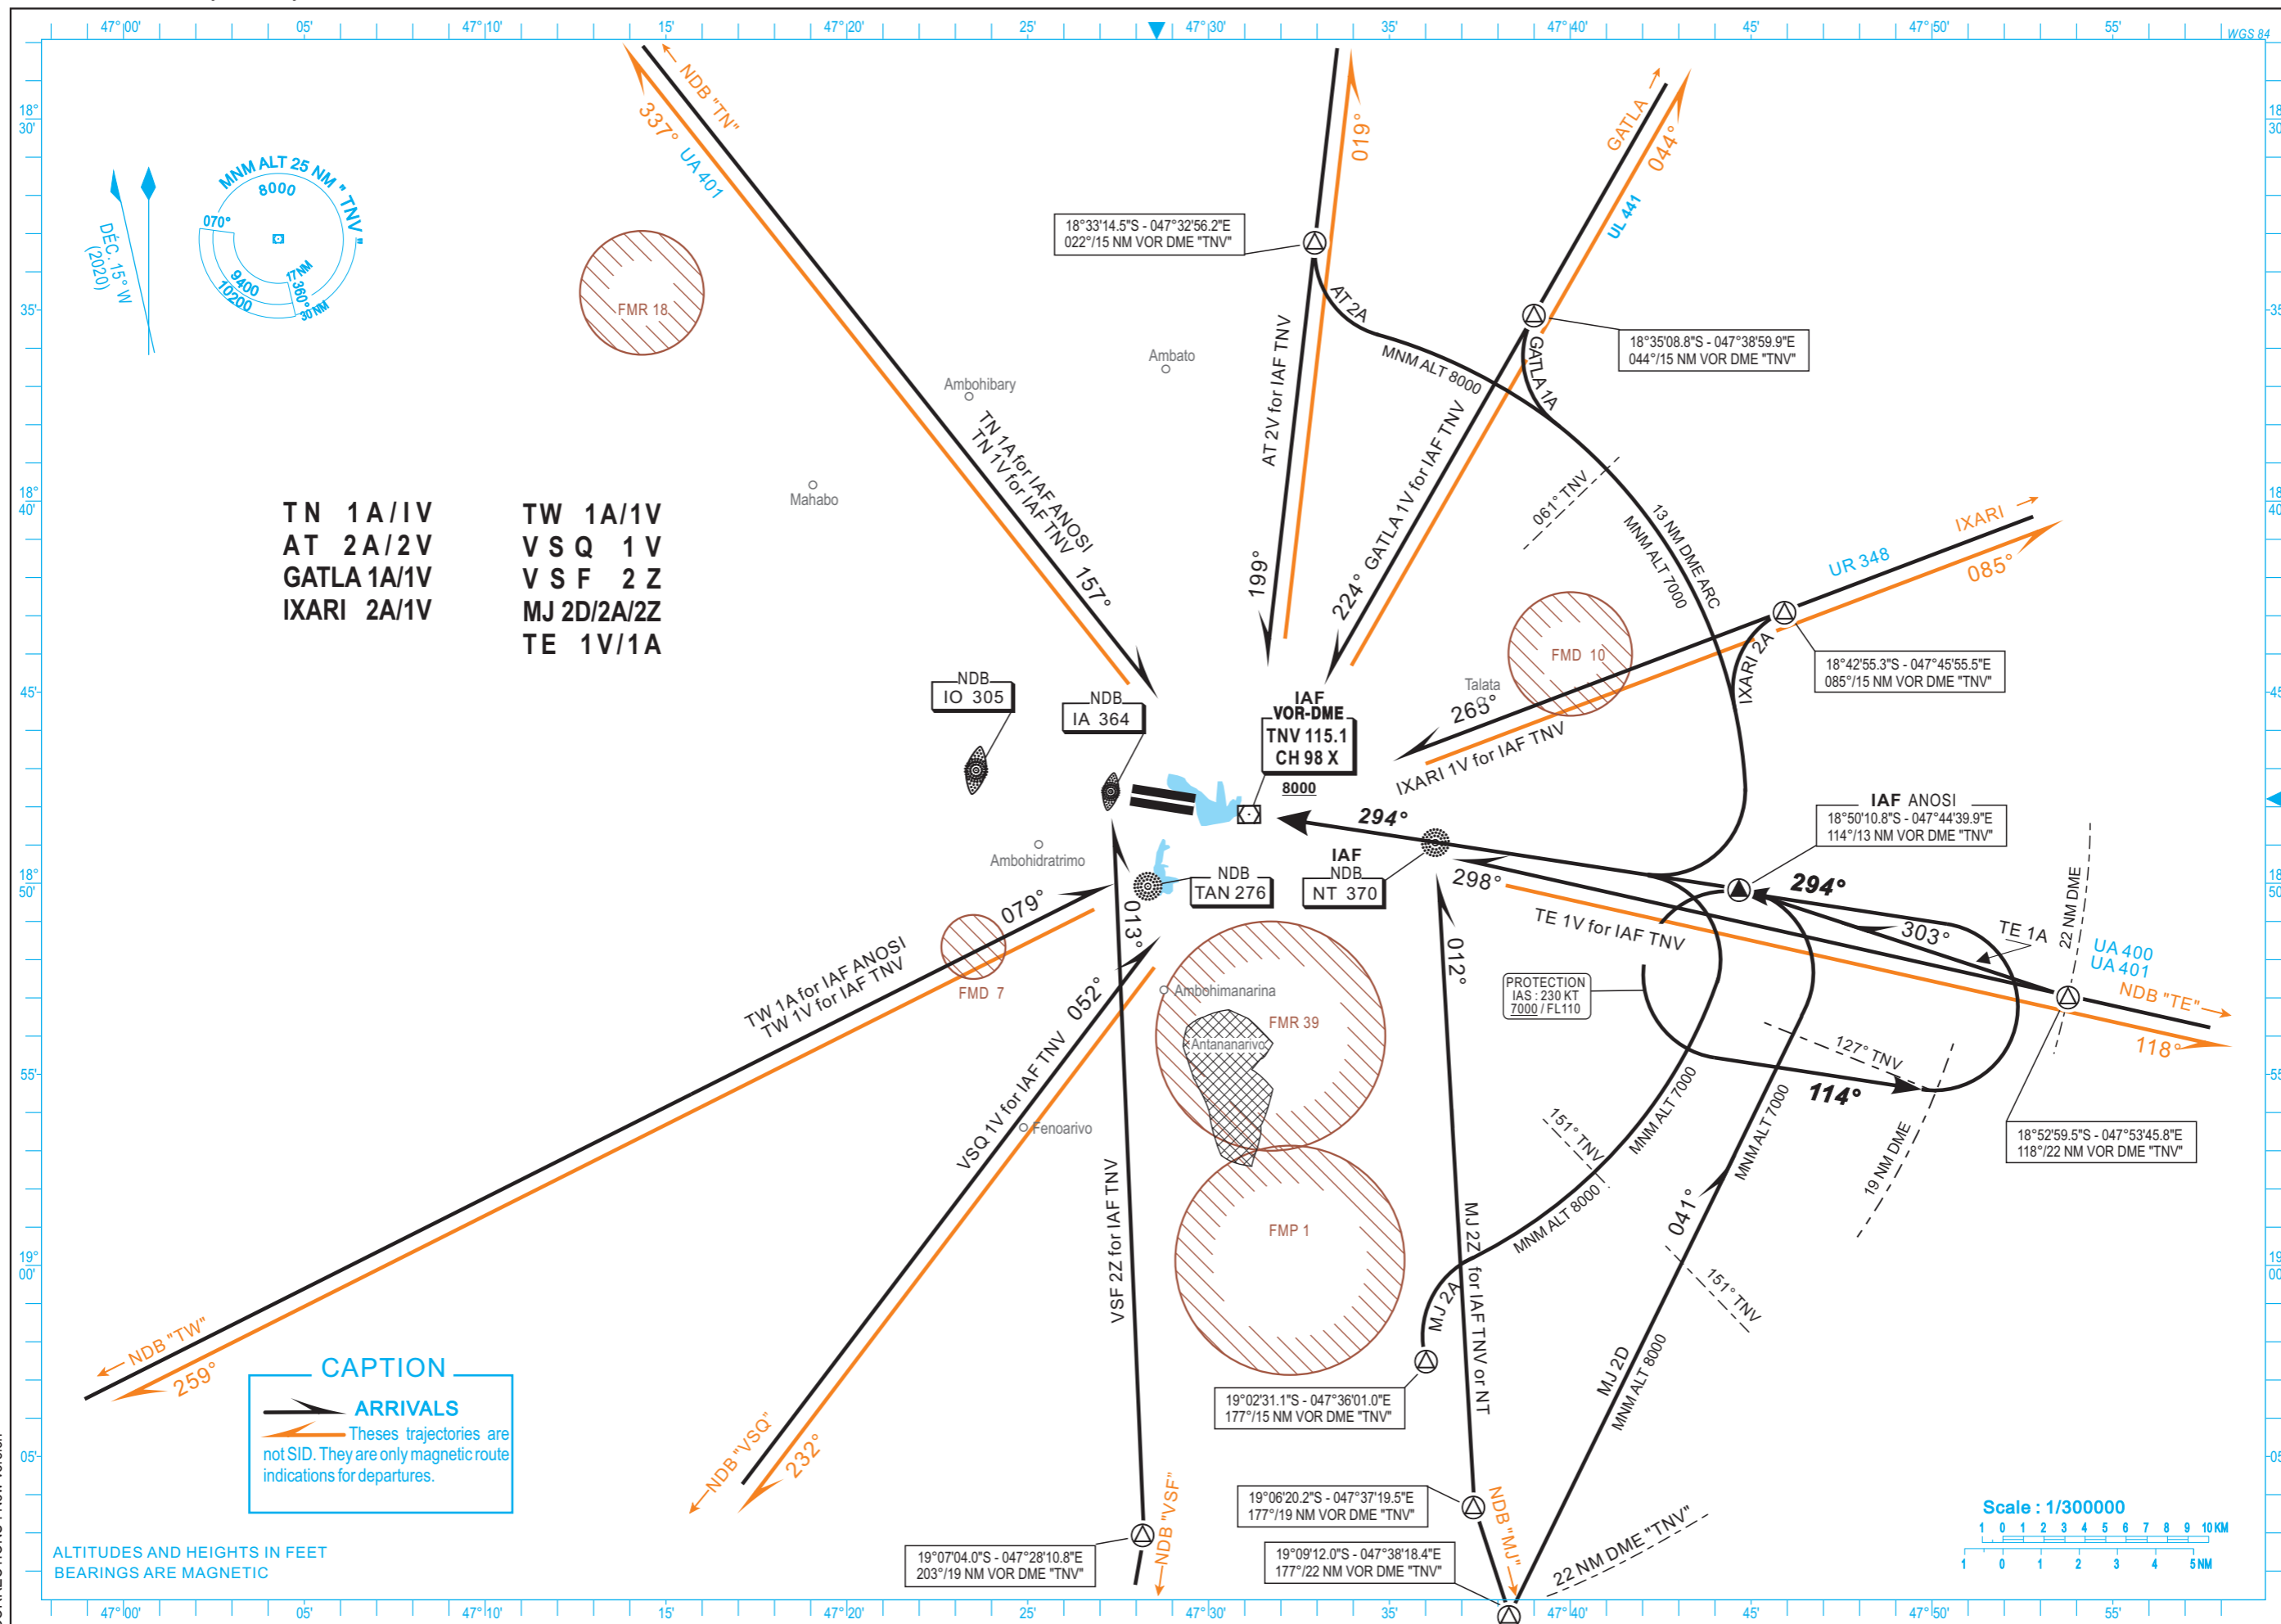

STANDARD ARRIVAL CHART INSTRUMENT (STAR) - ICAO

TRANSITION ALTITUDE
8000

APP 125.7
TWR 120.1

ANTANANARIVO / Ivato (FMMI)
RWY 29

CORRECTIONS : New version